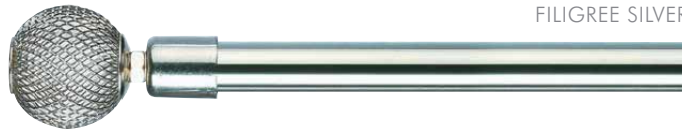

GLITZ BLACK

GLITZ BRUSHED STEEL

ACRYLIC BALL BRUSHED STEEL

CYLINDER BRUSHED STEEL

BALL BRUSHED STEEL

TUBULAR BRUSHED STEEL

TUBULAR BLACK

TUBULAR WHITE

TUBULAR BEECH

TUBULAR WALNUT

BALL WHITE

BALL BEECH

BALL WALNUT

FILIGREE BLACK

FILIGREE SILVER

FILIGREE BRASS

TWIST BLACK

TWIST SILVER

TWIST BRASS

CRYSTAL BLACK

CRYSTAL SILVER

CRYSTAL BRASS

ACORN WHITE

ACORN BEECH

ACORN WALNUT

*'Exquisite adornments
for that finishing touch'*

Premier COLLECTION

Eyelets

Classic COLLECTION

Handles